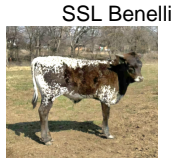

SSL Benelli

Date of Birth: 10/04/2024
Registration 1: BI109210

Courtesy of Soda Springs Longhorn Cattle Company

SSL Benelli

Hubbells 20 Gauge

BL SASHA 820

Concealed Weapon

HUBBELLS RIO GLORY

COWBOY TUFF CHEX

BL RIO TRASHA 927

Sharp Shooter 542

HORSESHOE J EXAMPLE

JP RIO GRANDE

HUBBELLS MORNING GLORY

COWBOY CHEX

BL RIO CATCHIT