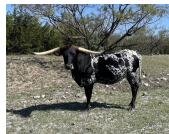

KCS SPRING

Date of Birth: 10/29/2020
Registration 1: CI331155
Sale Price: \$
Breeder: Ken Alford
Owner: KC Springs Ranch

Courtesy of Soda Springs Longhorn Cattle Company

A sweet natured heifer with a pedigree that is packed full of producers. She is Tri-colored with black patches coming in more and more daily and is brindling on her face. Her conformation is perfect. These are some of the reasons she is hands down our most favorite cow on the ranch.

TTT: 69.0000 on 01/25/2025

KCS SPRING

RDM SAMSON
EXTRAORDINARY

RDM NATIVE DANCER

BANDERA CHEX

Extraordinary SS

DRAG IRON CHEX CL

BG AWESOME DANCER