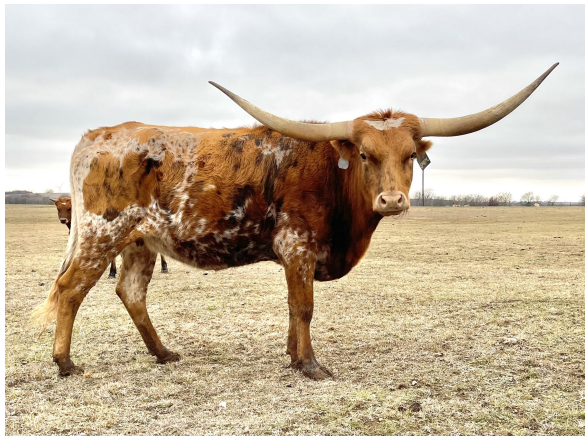

# KCS SPRING

**Date of Birth:** 10/29/2020  
**Registration 1:** CI331155  
**Sale Price:** \$  
**Breeder:** Ken Alford  
**Owner:** KC Springs Ranch

Courtesy of KC Springs Ranch

A sweet natured heifer with a pedigree that is packed full of producers. She is Tri-colored with black patches coming in more and more daily and is brindling on her face. Her conformation is perfect. These are some of the reasons she is hands down our most favorite cow on the ranch.

TTT: 61.7500 on 11/14/2023

KCS SPRING

RDM SAMSON  
EXTRAORDINARY

RDM NATIVE DANCER

BANDERA CHEX

Extraordinary SS

DRAG IRON CHEX CL

BG AWESOME DANCER